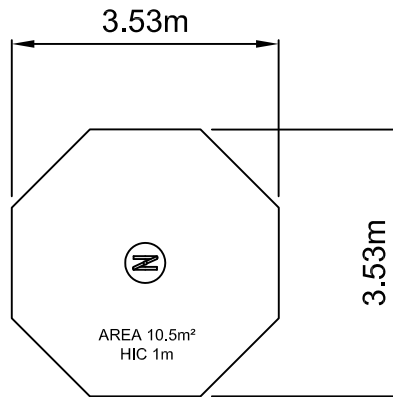

Cherry Twist SWD380

Dwn CC Scale 1:100@A4 2.12.11

Good design
for children

SutcliffePlay

SAFETY SURFACING

AREA 10.5m²
PERIMETER 12m
HIC 1m

PRODUCT SPECIFICS

Age
Range 3 - 14 years

Play Type Physical, social,
locomotor

DO NOT SCALE FROM THIS DRAWING
THIS DRAWING MUST NOT BE USED
FOR INSTALLATION PURPOSES.