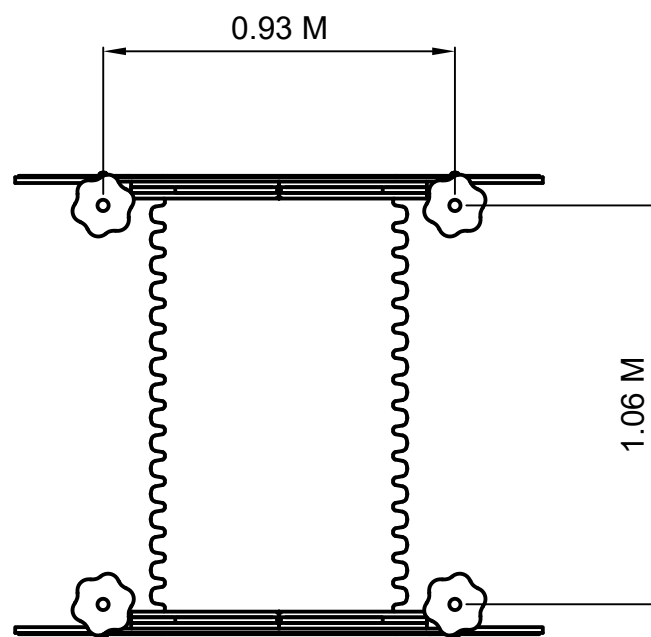

Crawl Through

WUF006 Rev 00

Drawn By SH Scale 1:20 @ A4 Date 09/03/26

design
make
play
SutcliffePlay

PRODUCT SPECIFICS
NO SAFETY SURFACING REQUIRED

NOT DESIGNED TO EN1176 DUE TO CANINE TARGET USER

Play Type Physical, Agility and Intellectual.

DO NOT SCALE FROM THIS DRAWING THIS DRAWING MUST
NOT BE USED FOR INSTALLATION PURPOSES.