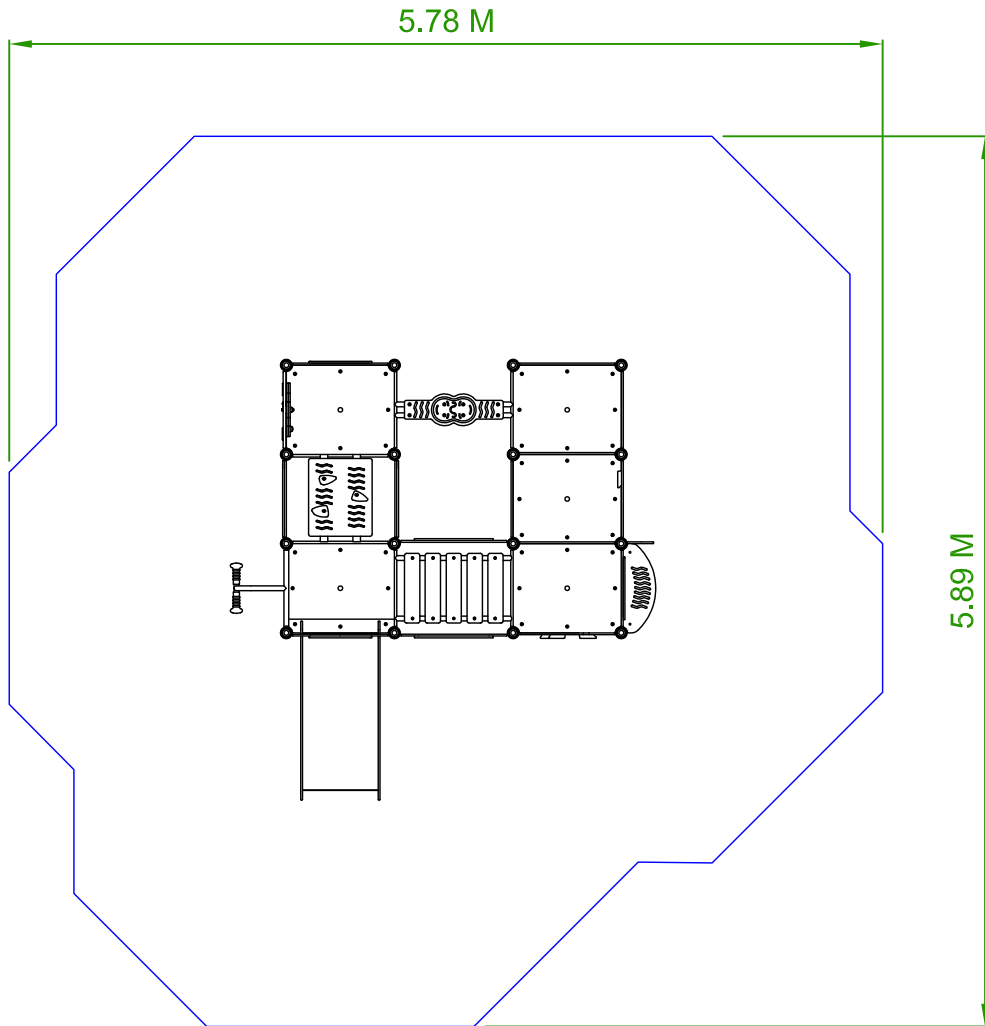

Mini Town Quadrangle MTU007 - MTW044

Drawn PM Scale 1:50 @ A4 02.09.21
Rev 00

design
make
play
SutcliffePlay

PRODUCT SPECIFICS

HIC 0.6m

Area - 28m²

Perimeter - 19 Lm

Age Range 2 - 5 Years

Play Type Physical, Locomotor, Climbing, Social
Imagination, Sliding,

DO NOT SCALE FROM THIS DRAWING

THIS DRAWING MUST NOT BE USED

FOR INSTALLATION PURPOSES.