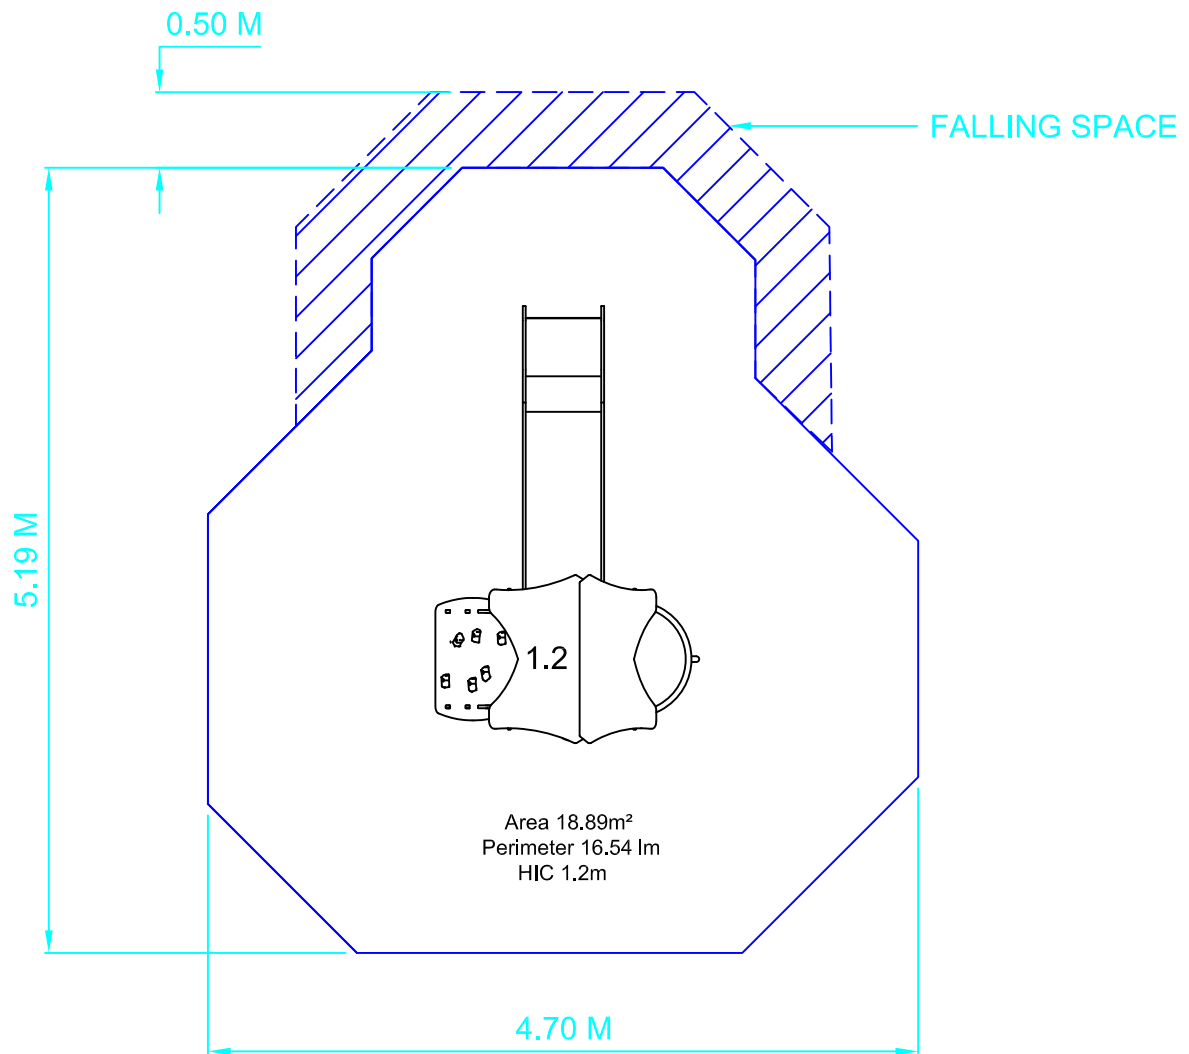

Elf
FTW002 Rev 00

Drawn By PM Scale 1:50 @ A4 Date 20.03.25

design
make
play
SutcliffePlay

SAFETY SURFACING
AREA 18.89m²
PERIMETER 16.54 Im
HIC 1.2M

PRODUCT SPECIFICS
Age Range 3 - 8 Years
Play Type Physical, Social, Imaginative,
Challenging and Intellectual.

DO NOT SCALE FROM THIS DRAWING
THIS DRAWING MUST NOT BE USED
FOR INSTALLATION PURPOSES.