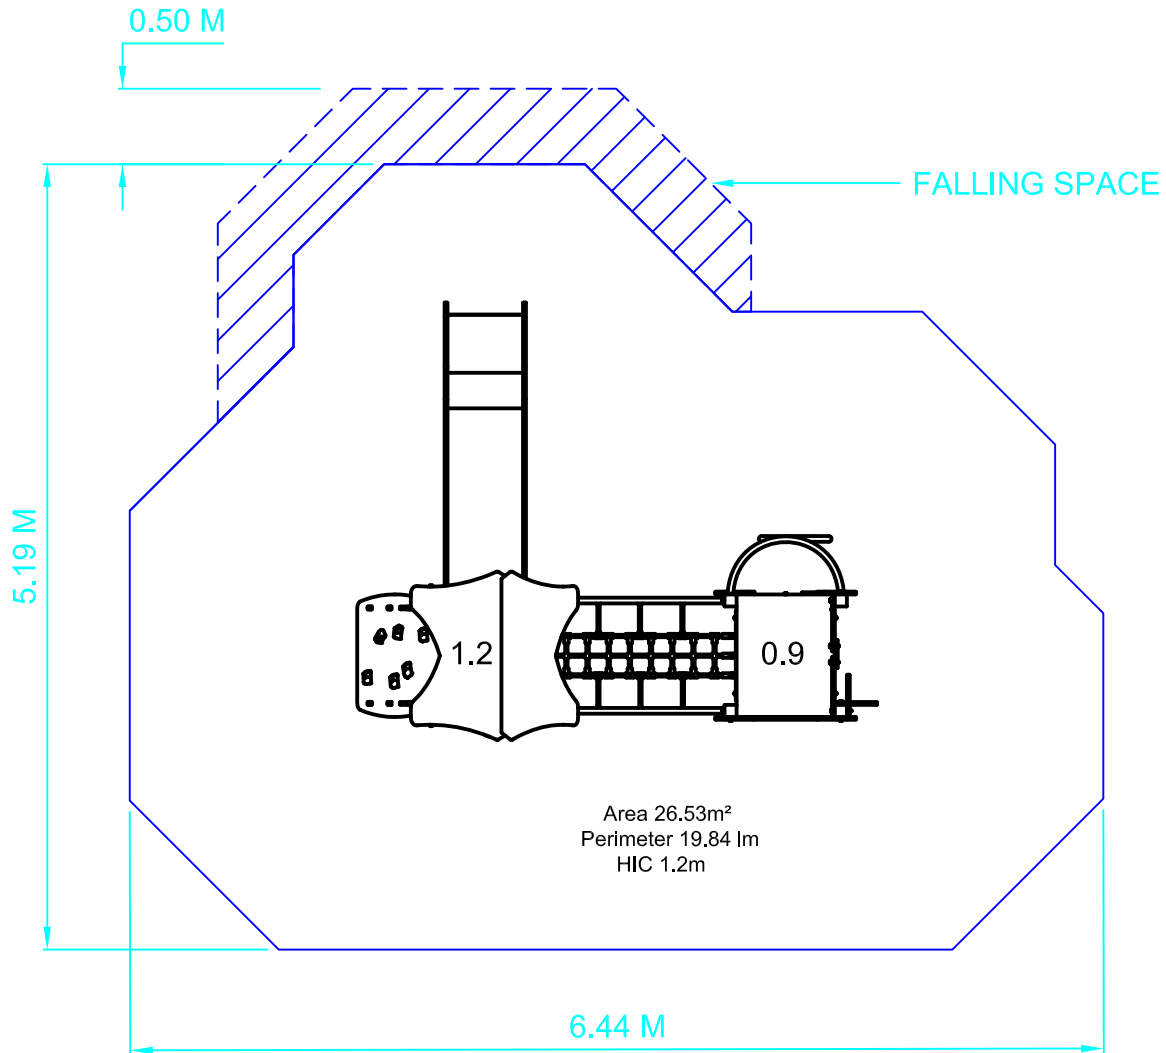

# Phoenix FTW003 Rev 00

Drawn By PM Scale 1:50 @ A4 Date 20.03.25

design  
make  
play  
**SutcliffePlay**

SAFETY SURFACING  
AREA 26.53m<sup>2</sup>  
PERIMETER 19.84 Im  
HIC 1.2M

PRODUCT SPECIFICS  
Age Range 3 - 8 Years  
Play Type Physical, Social, Imaginative,  
Challenging and Intellectual.

DO NOT SCALE FROM THIS DRAWING  
THIS DRAWING MUST NOT BE USED  
FOR INSTALLATION PURPOSES.