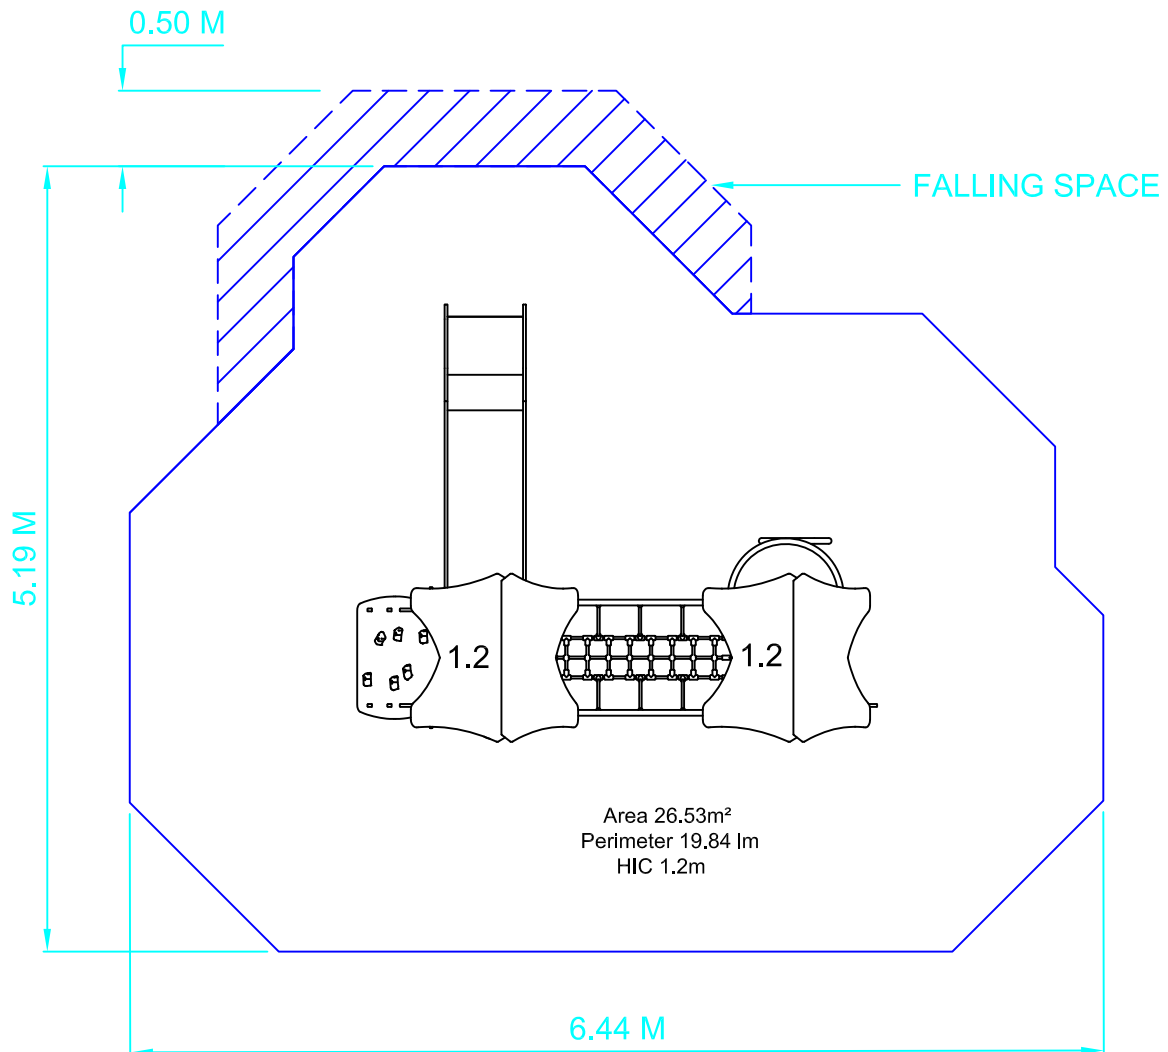

# Rune FTW005 Rev 00

Drawn By PM Scale 1:50 @ A4 Date 20.03.25

design  
make  
play  
**SutcliffePlay**

SAFETY SURFACING  
AREA 26.53m<sup>2</sup>  
PERIMETER 19.84 Im  
HIC 1.2M

PRODUCT SPECIFICS  
Age Range 3 - 8 Years  
Play Type Physical, Social, Imaginative,  
Challenging and Intellectual.

DO NOT SCALE FROM THIS DRAWING  
THIS DRAWING MUST NOT BE USED  
FOR INSTALLATION PURPOSES.