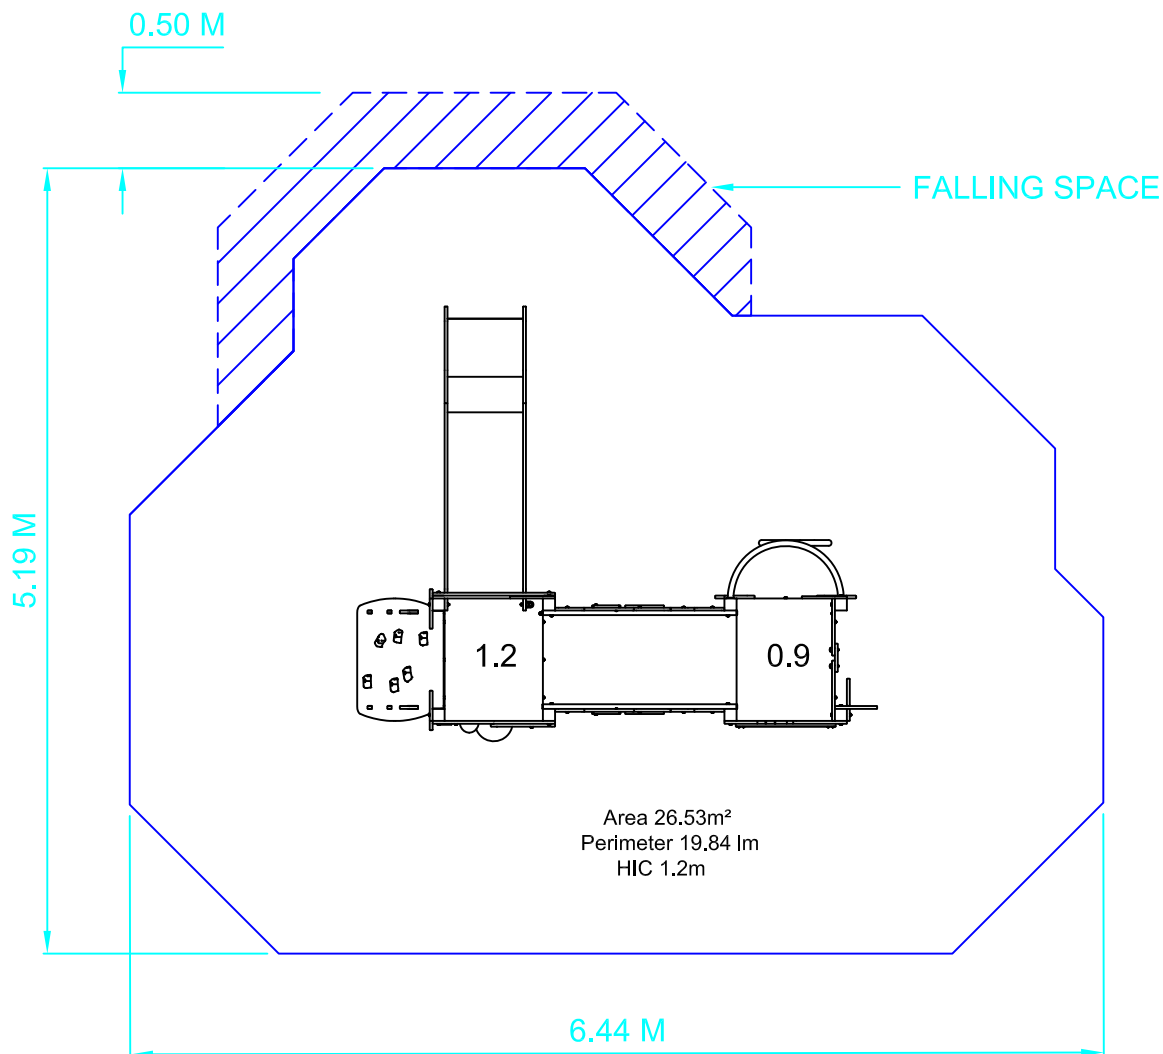

## FTW006 Rev 00

Drawn By PM Scale 1:50 @ A4 Date 20.03.25

design  
make  
play  
**SutcliffePlay**

SAFETY SURFACING  
AREA 26.53m<sup>2</sup>  
PERIMETER 19.84 Im  
HIC 1.2M

PRODUCT SPECIFICS  
Age Range 3 - 8 Years  
Play Type Physical, Social, Imaginative,  
Challenging and Intellectual.

DO NOT SCALE FROM THIS DRAWING  
THIS DRAWING MUST NOT BE USED  
FOR INSTALLATION PURPOSES.