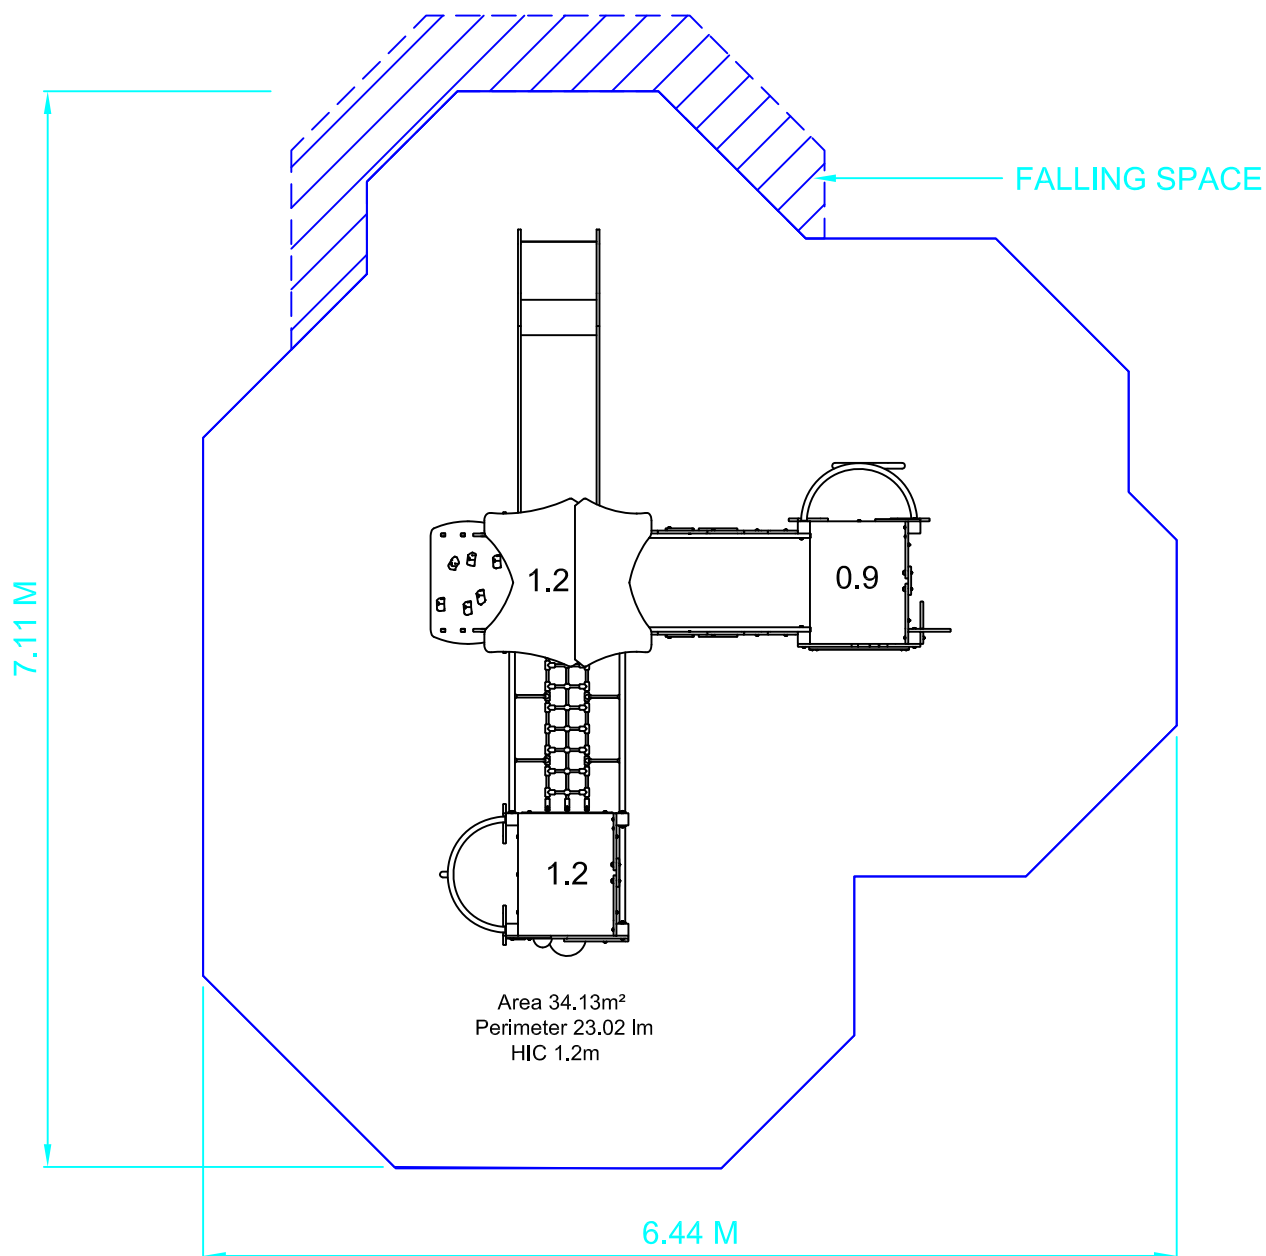

# Centaur FTW010 Rev 00

Drawn By PM Scale 1:50 @ A4 Date 20.03.25

design  
make  
play  
**SutcliffePlay**

**SAFETY SURFACING**  
AREA 34.13m<sup>2</sup>  
PERIMETER 23.02 Im  
HIC 1.2M

**PRODUCT SPECIFICS**  
Age Range 3 - 8 Years  
Play Type Physical, Social, Imaginative,  
Challenging and Intellectual.

DO NOT SCALE FROM THIS DRAWING  
THIS DRAWING MUST NOT BE USED  
FOR INSTALLATION PURPOSES.