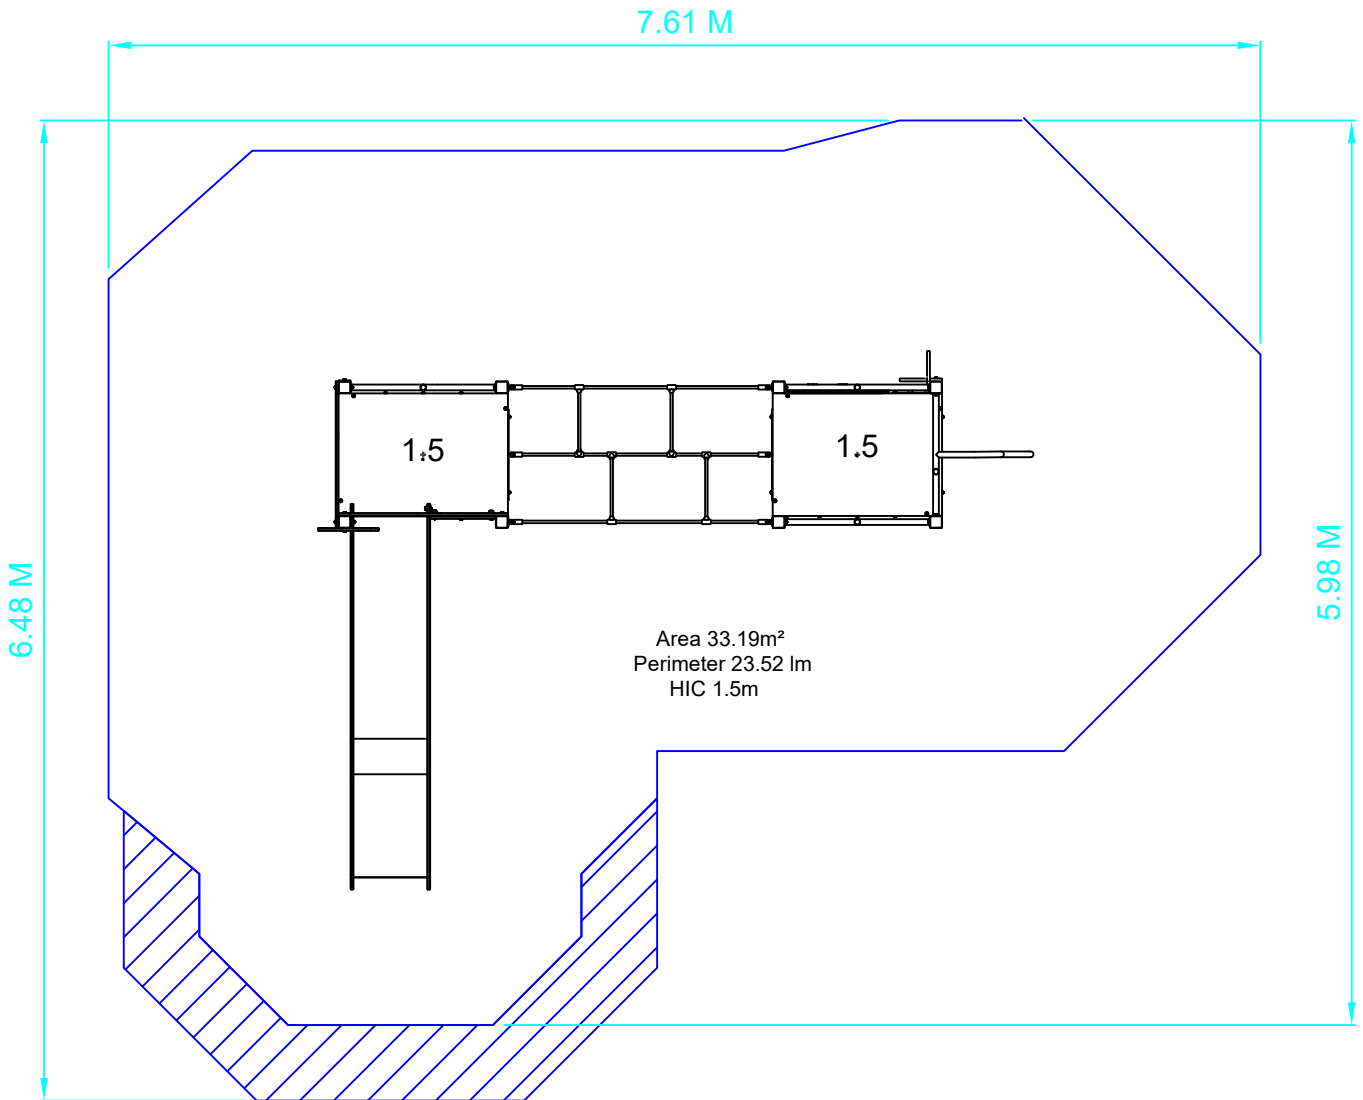

Altitude - Tor MNW003 Rev 00

Drawn By PM Scale 1:50 @ A4 Date 09.12.25

design
make
play
SutcliffePlay

SAFETY SURFACING
AREA 33.19m²
PERIMETER 23.52 Im
HIC 1.5M

PRODUCT SPECIFICS
Age Range 6 - 14 Years
Play Type Physical, Social and Challenging.

DO NOT SCALE FROM THIS DRAWING
THIS DRAWING MUST NOT BE USED
FOR INSTALLATION PURPOSES.