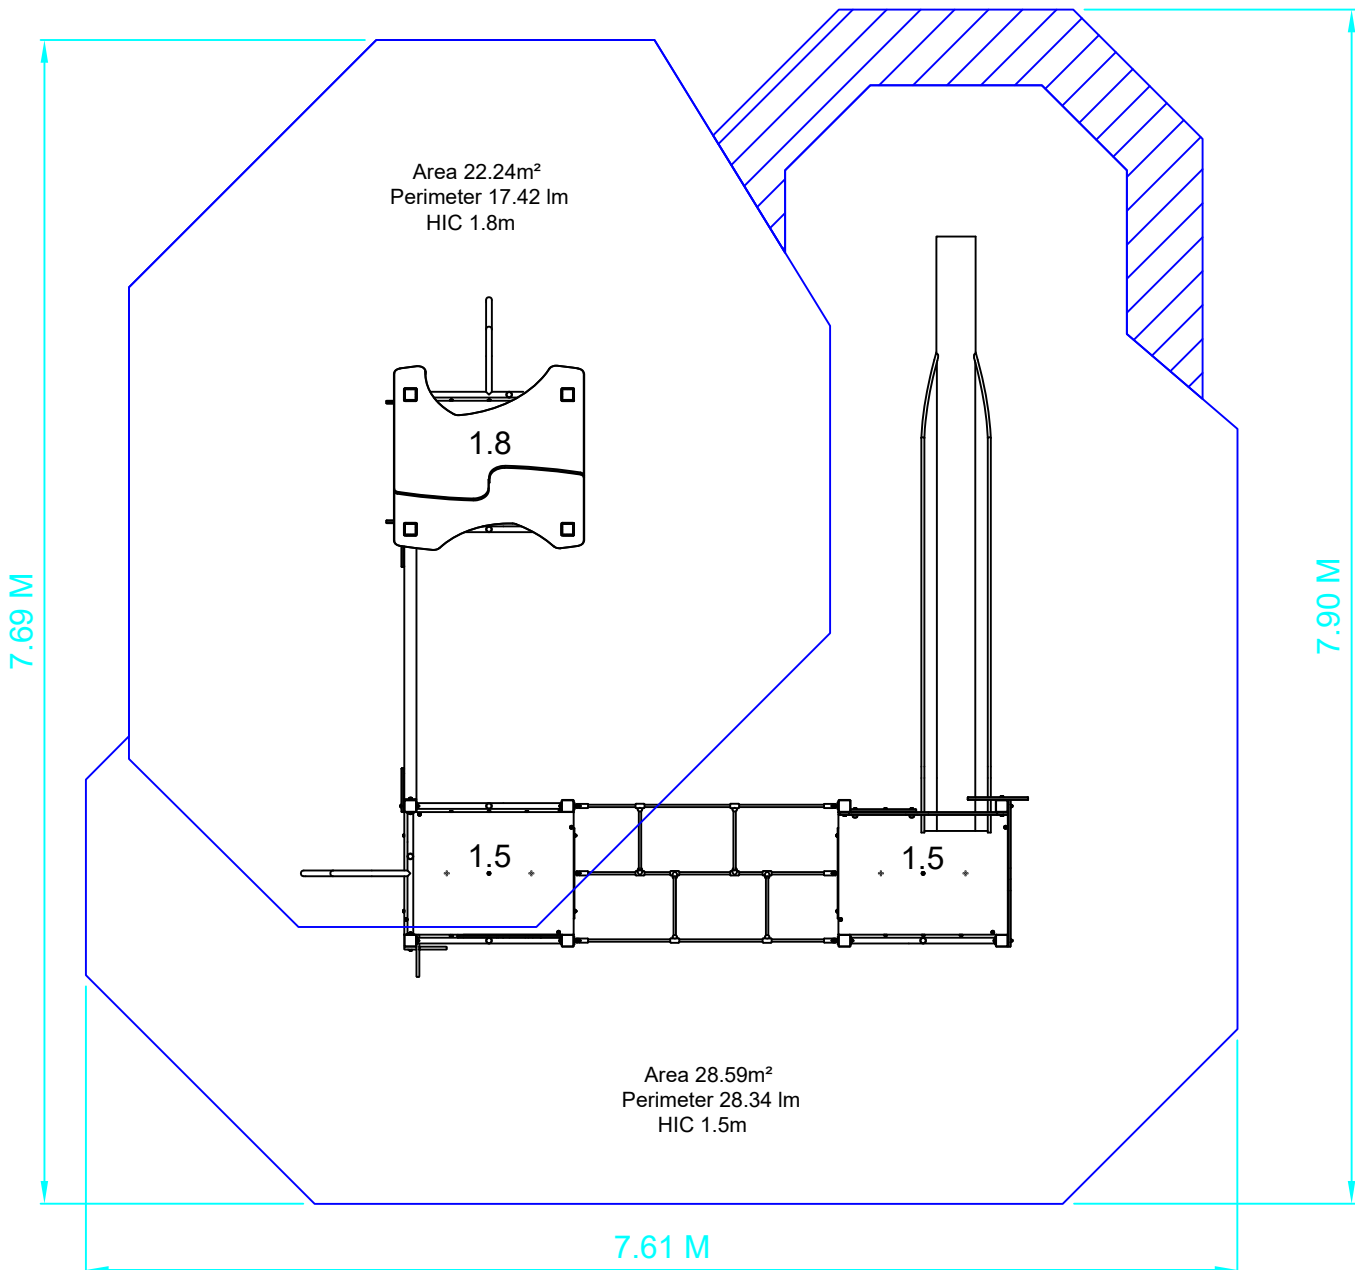

Altitude - Stack MNW007 Rev 01

Drawn By PM Scale 1:50 @ A4 Date 03.03.26

design
make
play
SutcliffePlay

SAFETY SURFACING
AREA 50.83m²
PERIMETER 28.47 Im
HIC 1.5M (28.59m²)
HIC 1.8m (22.24m²)

PRODUCT SPECIFICS
Age Range 6 - 14 Years
Play Type Physical, Social and Challenging.

DO NOT SCALE FROM THIS DRAWING
THIS DRAWING MUST NOT BE USED
FOR INSTALLATION PURPOSES.