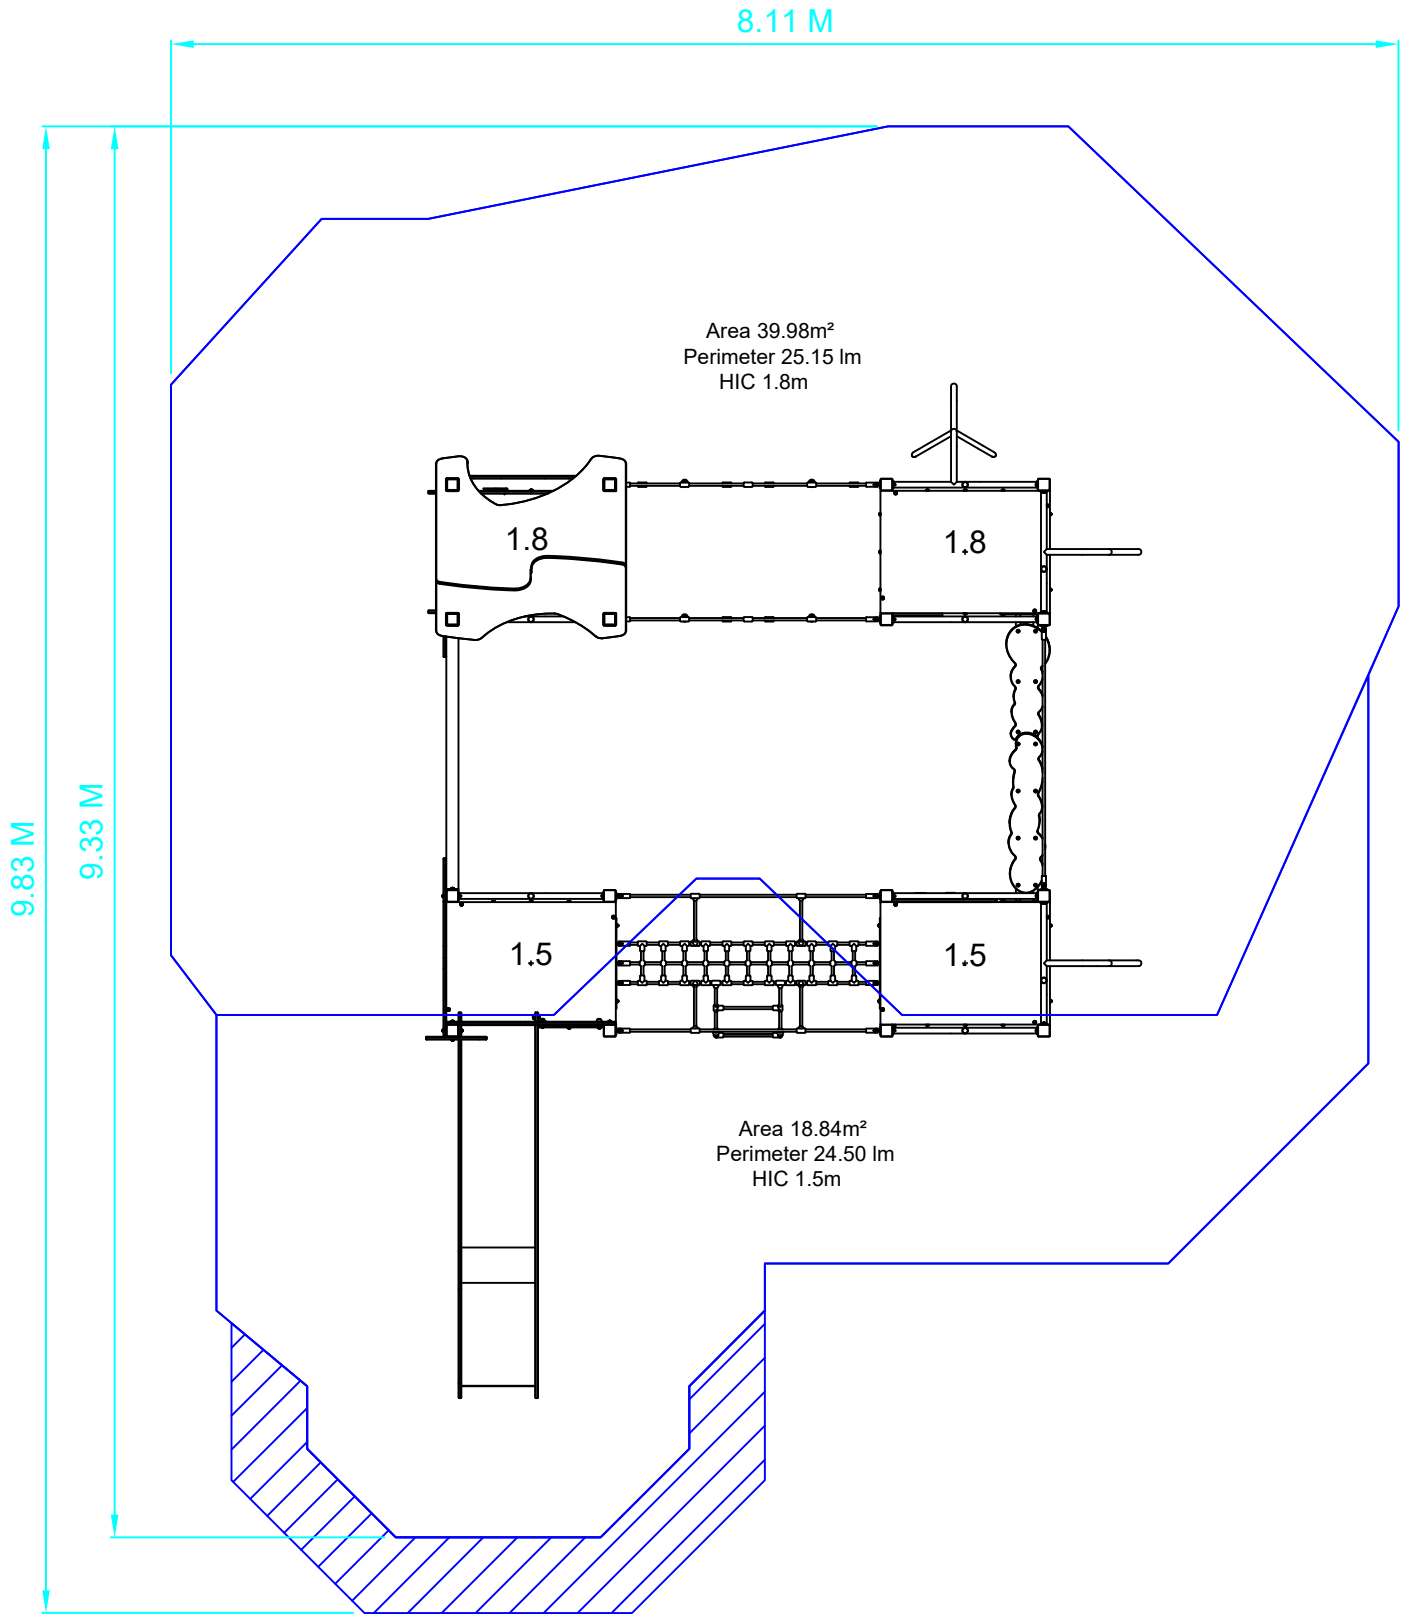

Altitude - Arete MNW011 Rev 01

Drawn By PM Scale 1:50 @ A4 Date 03.03.26

design
made
easy
SutcliffePlay

SAFETY SURFACING
AREA 58.82m²
PERIMETER 32.62 lm
HIC 1.5M (18.84m²)
HIC 1.8m (39.98m²)

PRODUCT SPECIFICS
Age Range 6 - 14 Years
Play Type Physical, Social and Challenging.

DO NOT SCALE FROM THIS DRAWING
THIS DRAWING MUST NOT BE USED
FOR INSTALLATION PURPOSES.