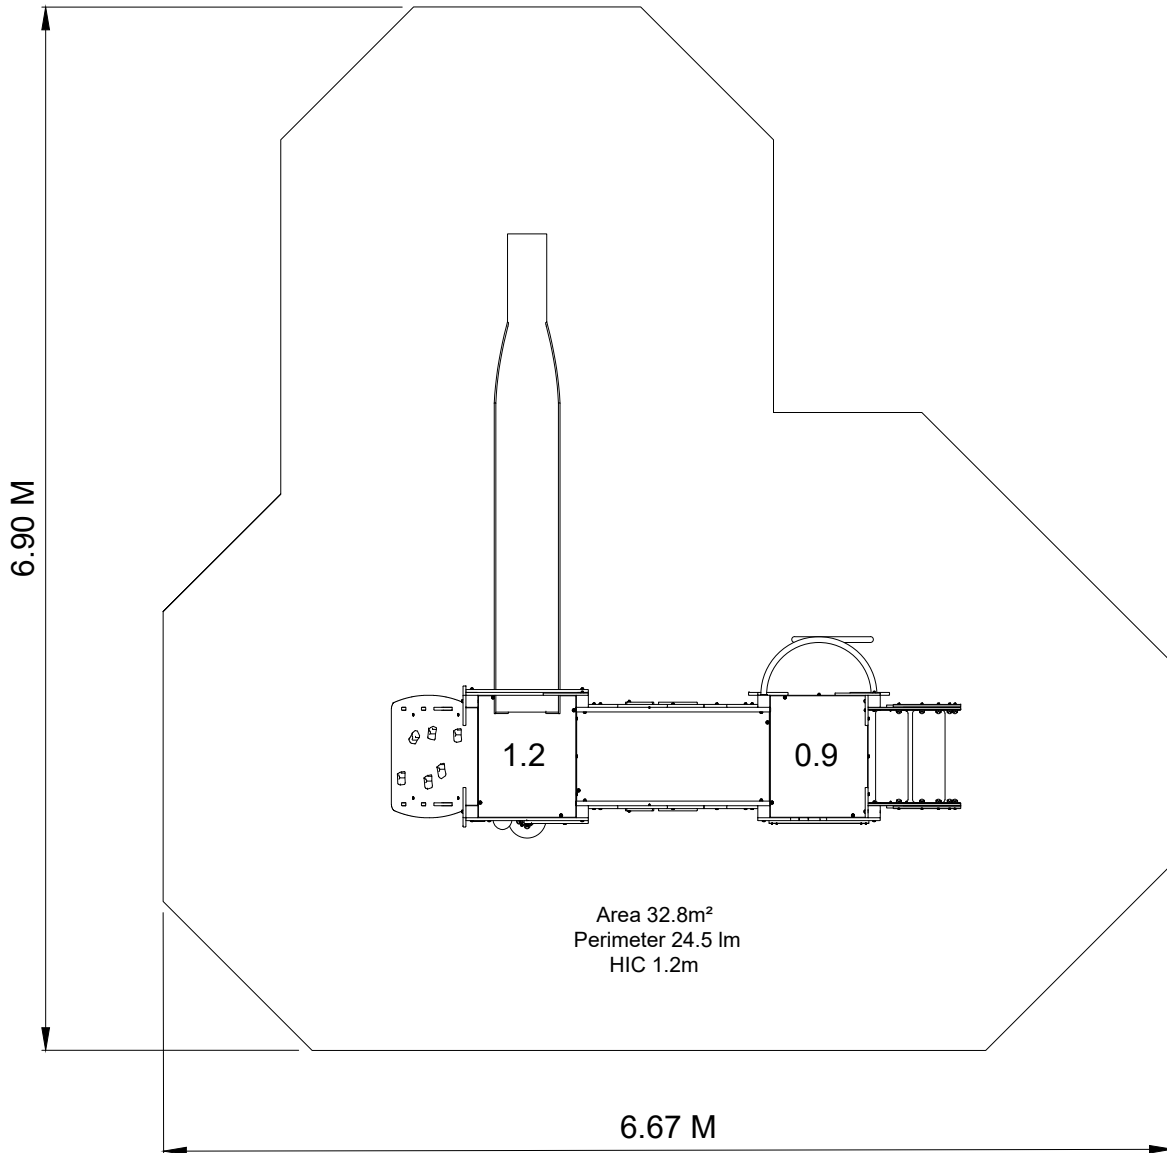

Fable

FTW015 Rev 00

Drawn By SH Scale 1:50 @ A4 Date 27.02.26

design
make
play
SutcliffePlay

SAFETY SURFACING
AREA 32.8m²
PERIMETER 24.5 lm
HIC 1.2M

PRODUCT SPECIFICS
Age Range 3 - 8 Years
Play Type Physical, Social, Imaginative,
Challenging and Intellectual.

DO NOT SCALE FROM THIS DRAWING
THIS DRAWING MUST NOT BE USED
FOR INSTALLATION PURPOSES.