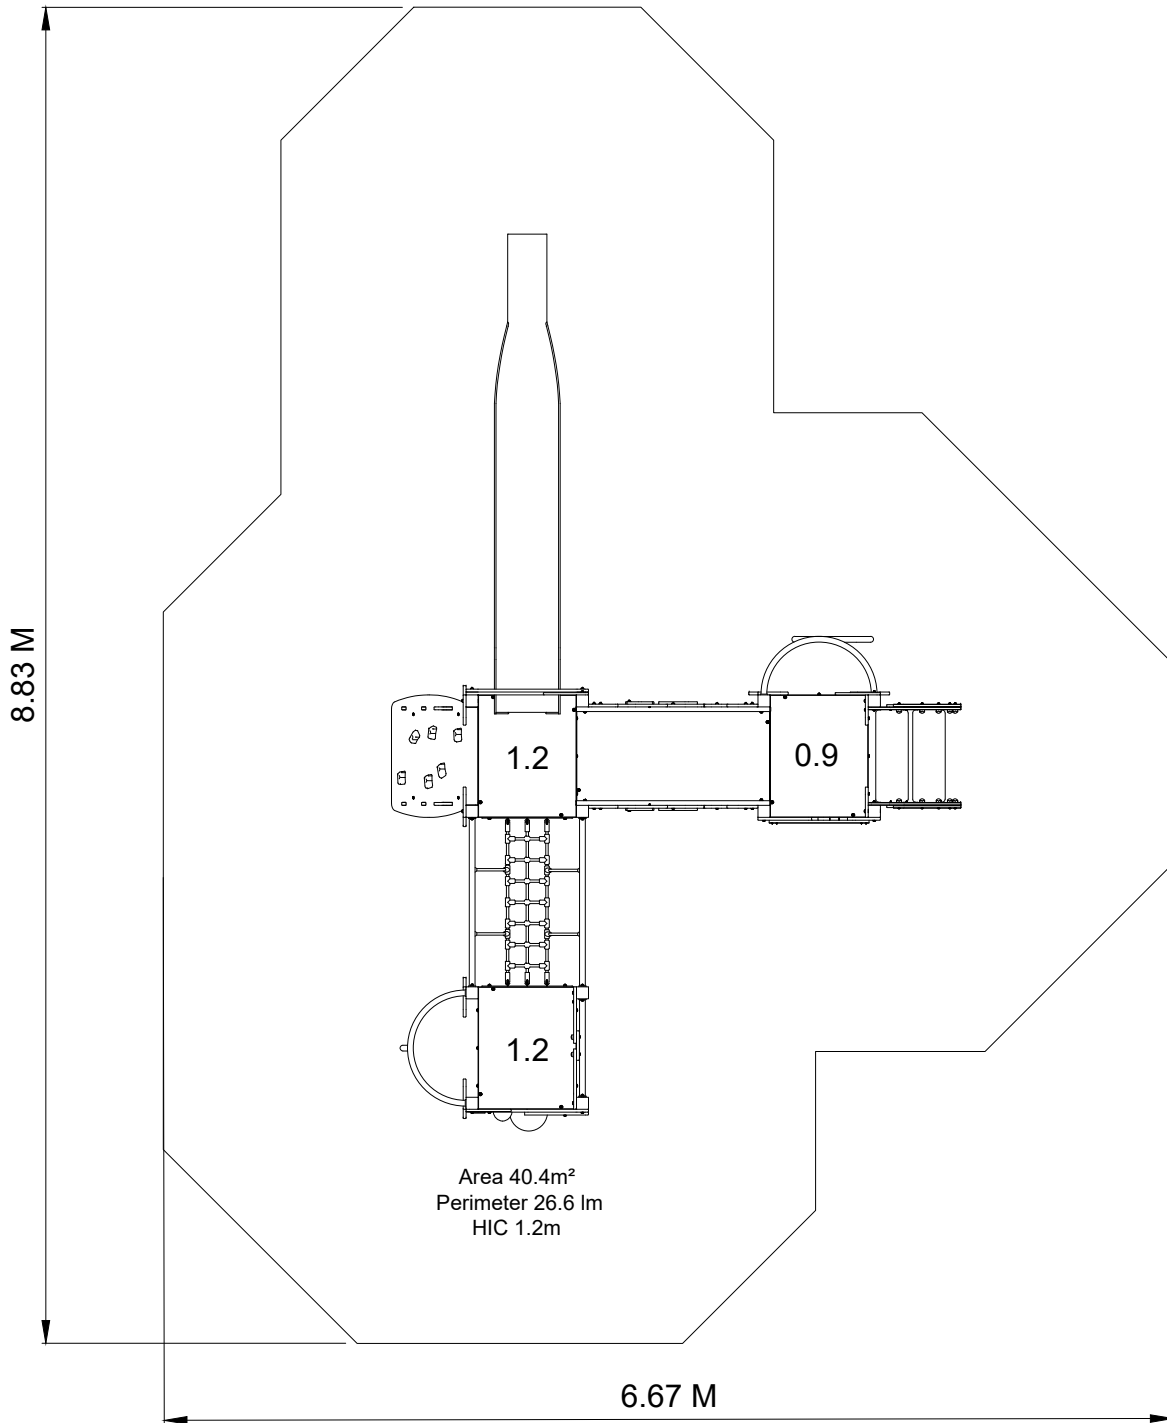

## FTW017 Rev 00

Drawn By SH Scale 1:50 @ A4 Date 27.02.26

design  
make  
play  
**SutcliffePlay**

SAFETY SURFACING  
AREA 40.4m<sup>2</sup>  
PERIMETER 26.6 lm  
HIC 1.2M

PRODUCT SPECIFICS  
Age Range 3 - 8 Years  
Play Type Physical, Social, Imaginative,  
Challenging and Intellectual.