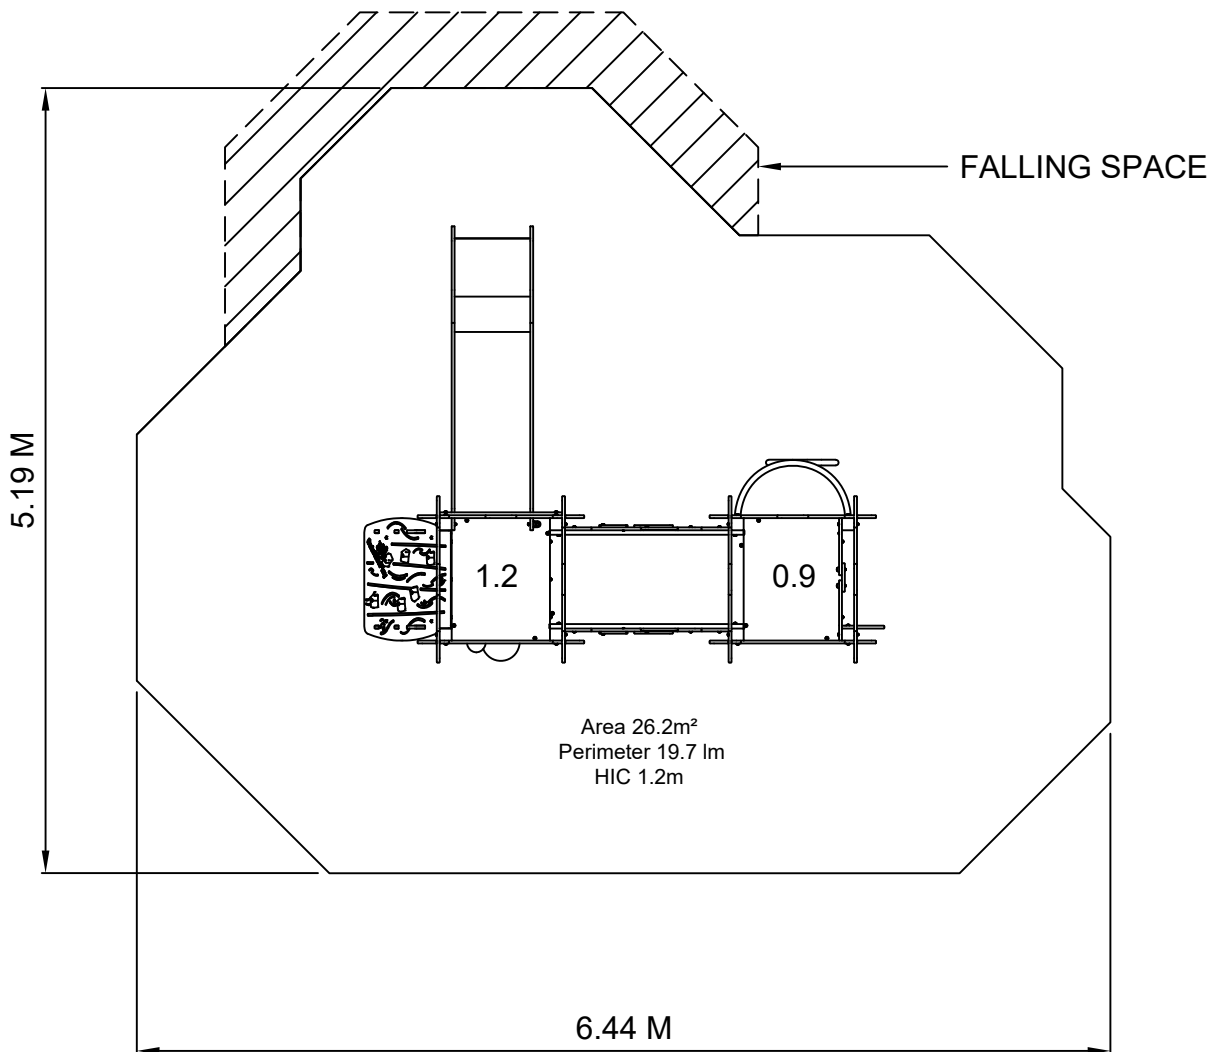

Wizard FTW018 Rev 00

Drawn By SH Scale 1:50 @ A4 Date 15.12.25

design
make
play
SutcliffePlay

SAFETY SURFACING
AREA 26.2m²
PERIMETER 19.7 lm
HIC 1.2m

PRODUCT SPECIFICS
Age Range 3 - 8 Years
Play Type Physical, Social, Imaginative,
Challenging and Intellectual.

DO NOT SCALE FROM THIS DRAWING
THIS DRAWING MUST NOT BE USED
FOR INSTALLATION PURPOSES.